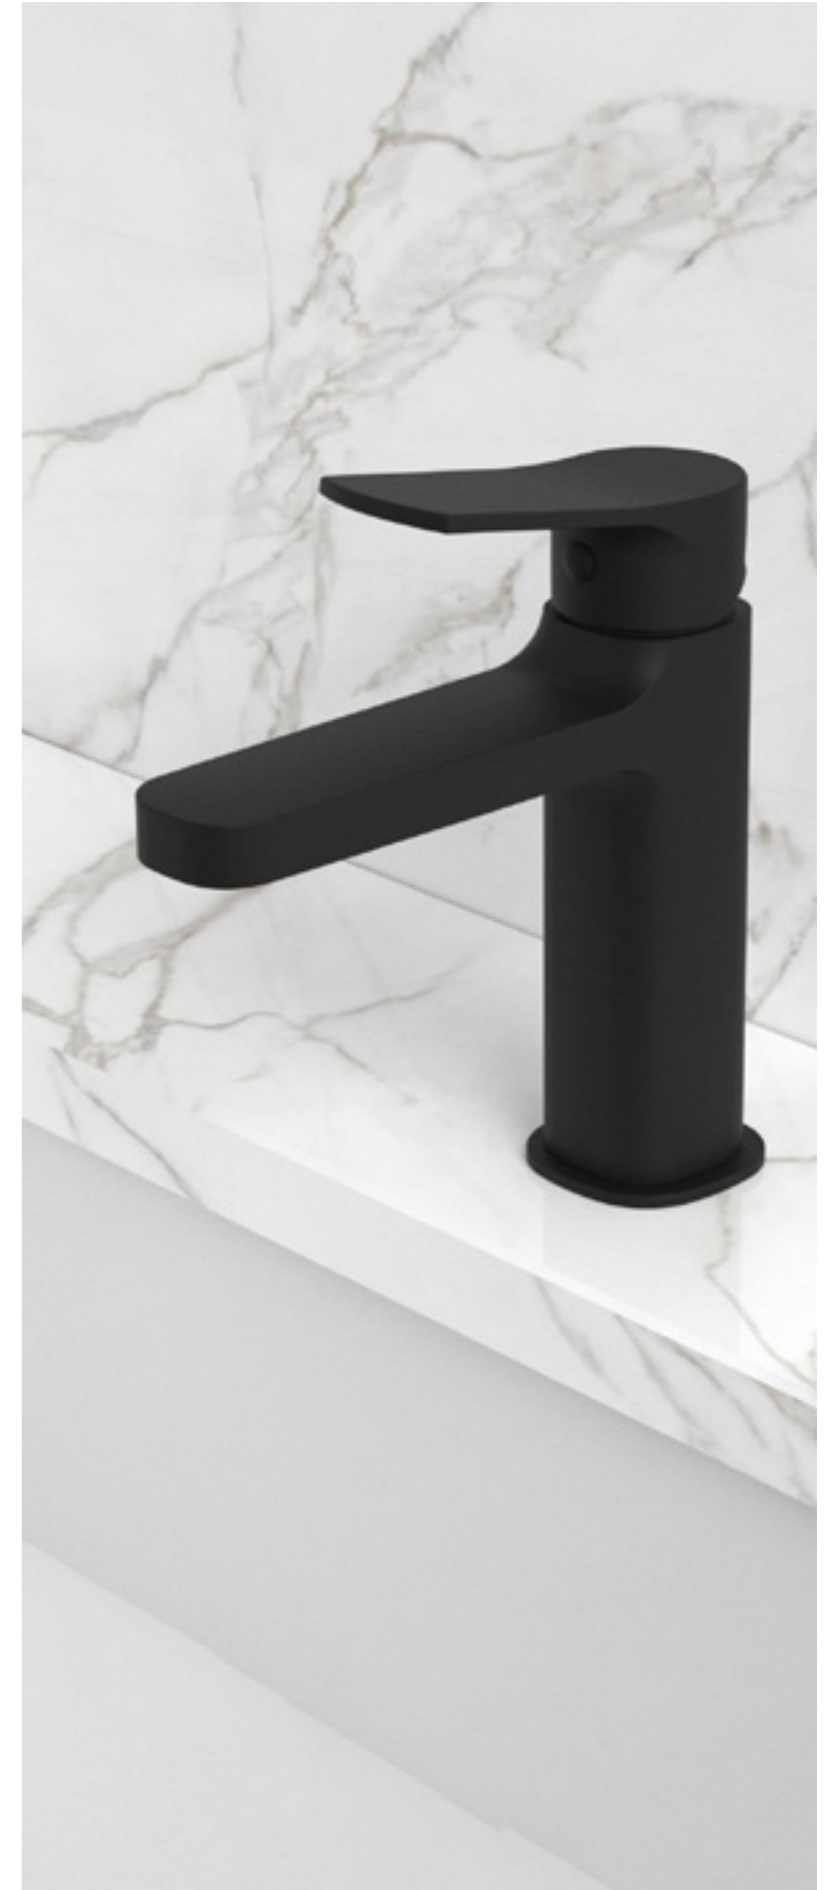

CAPRI_{2.0}

Design by Oioli

**CKLS000ROC00**

Miscelatore lavabo con scarico
Washbasin mixer with pop-up waste

**CKBS005ROC00**

Miscelatore bidet con scarico
Bidet mixer with pop-up waste

**CKBT005ROC00**

Miscelatore bidet senza scarico
Bidet mixer without pop-up waste